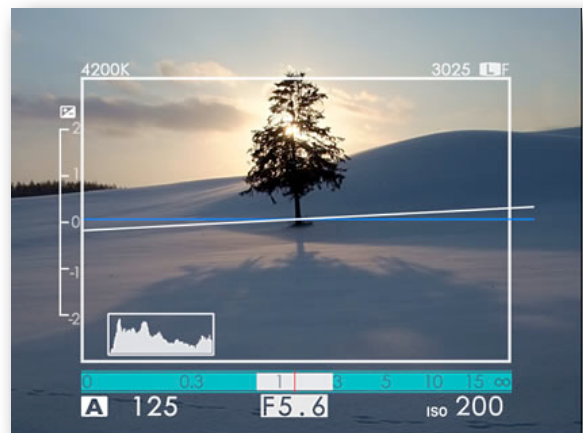

Sharpness: 0

Contrast: -4

Saturation: -2

Color Tone: 0

ISO: a multiple of the camera's native ISO (i.e. a multiple of 100 or 160 depending on the camera)

GEAR

- [Home | The FinePix X100 Professional Photographer's compact digital camera from Fujifilm](#)