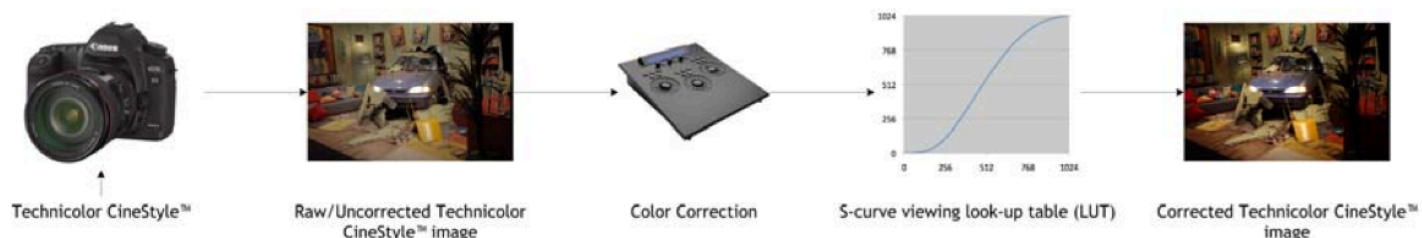

Based on Technicolor's usage and testing of its CineStyle™ Picture Style, we recommend the following camera settings to optimize the image quality of your Canon EOS camera:

Sharpness: 0

Contrast: -4

Saturation: -2

Color Tone: 0

ISO: a multiple of the camera's native ISO (i.e. a multiple of 100 or 160 depending on the camera)