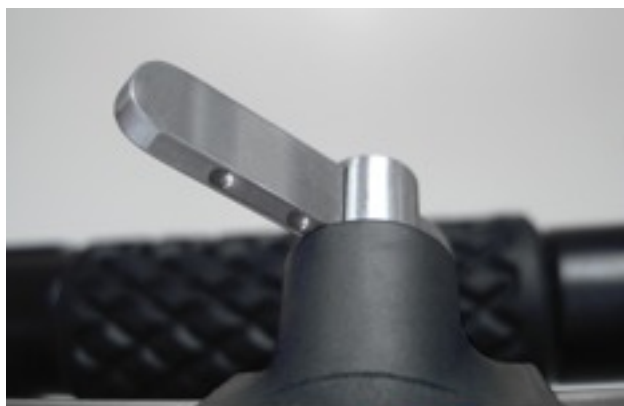

redcentre@fxguide episode #009 show notes

Gear:

MonsterCine 'Quick keys'

Monstercine stainless steel Quick Keys will be sold in sets of two with an estimated price of $46+ US (pair). Expected delivery time is two weeks . A version for red handles and any other allen key on the red coming soon)

May not be on their website yet, just email to order sales@monstercine.com

monstercine